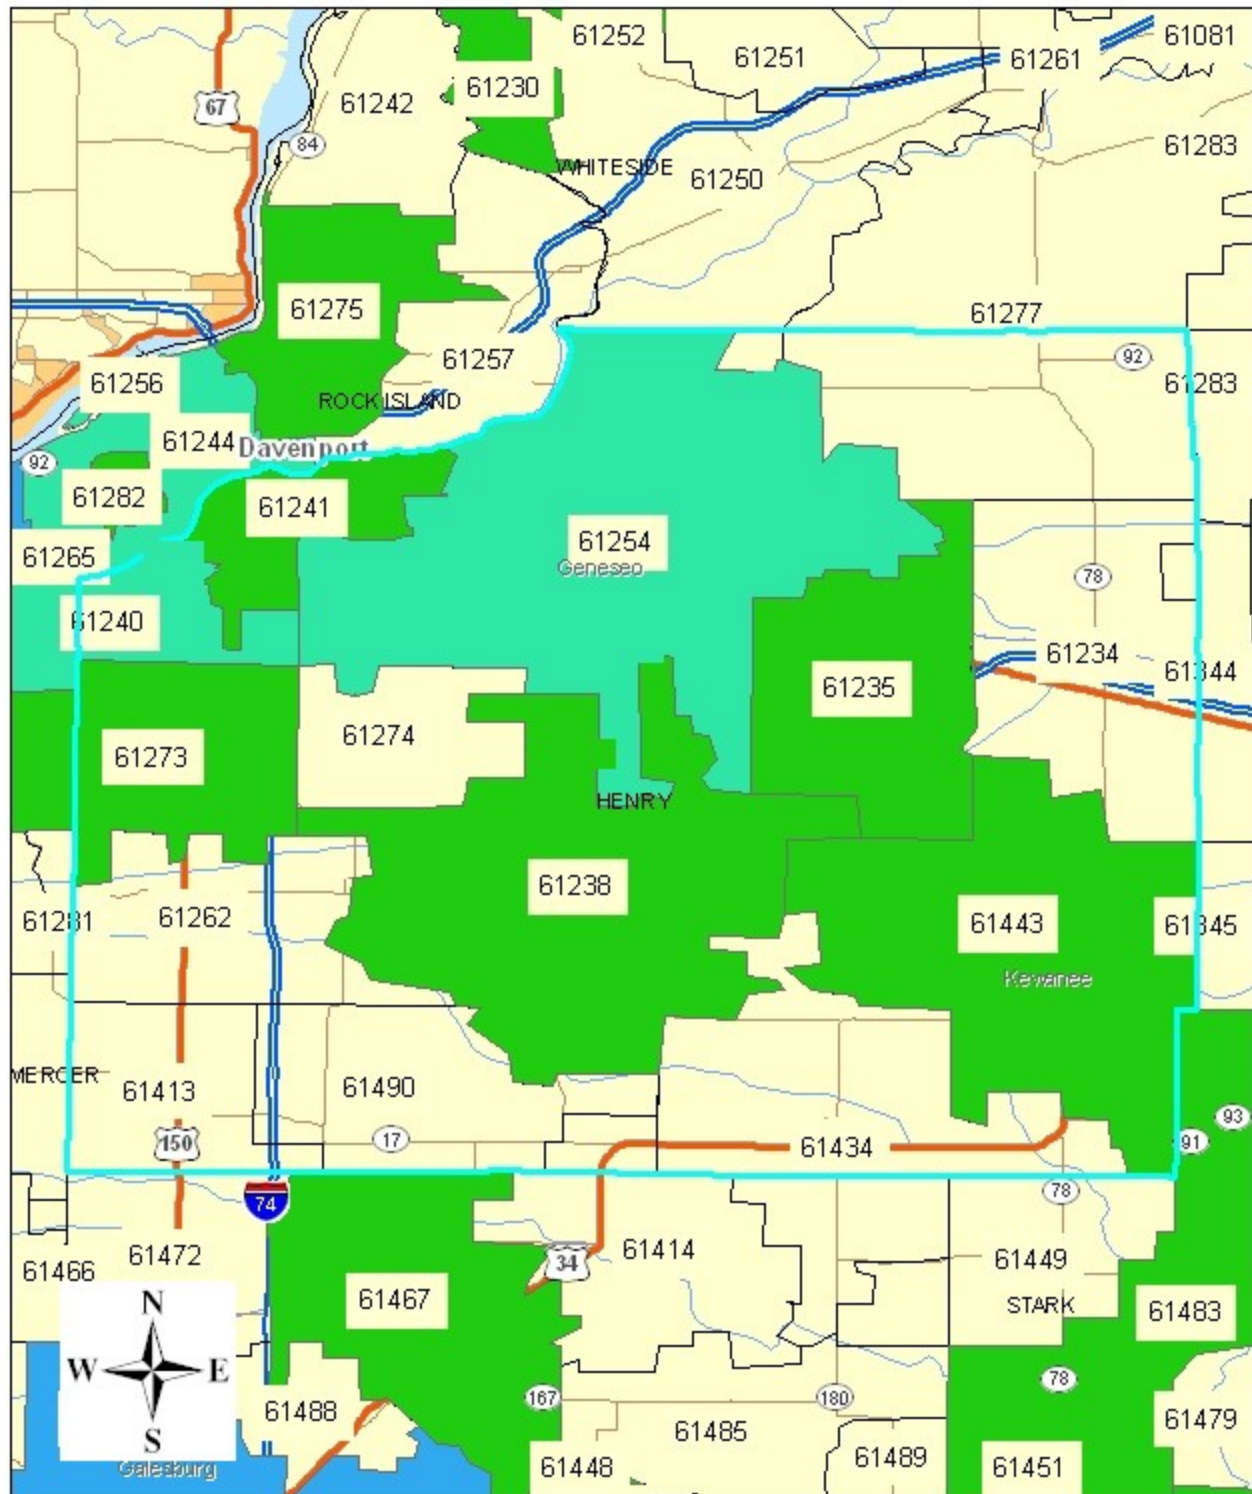

# Number of Mitigation Systems in County by Zip Code

Zip	Number of mitigation systems
61235	1
61238	1
61254	14
61273	4
61443	1

## KEY