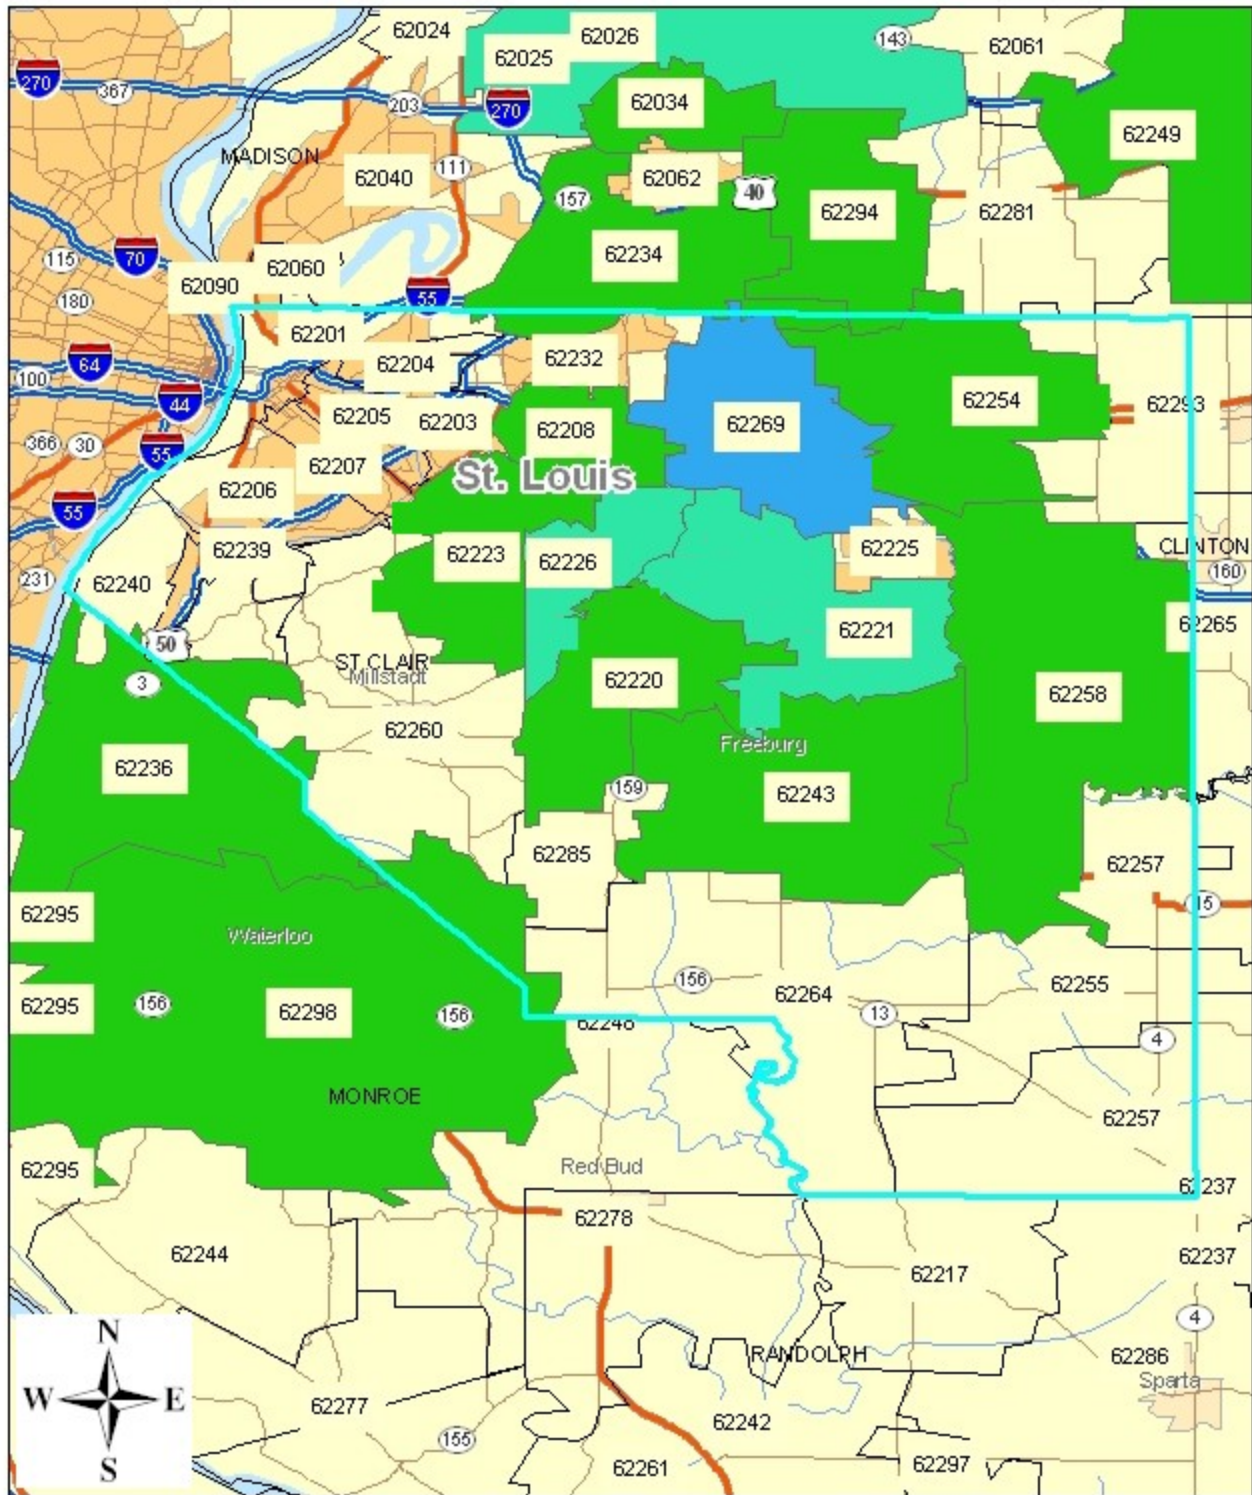

# Number of Mitigation Systems in County by Zip Code

Zip	Number of mitigation systems
62208	4
62220	2
62221	9
62223	3
62226	10
62232	1
62243	1
62254	1
62258	1
62269	63
62285	1

## KEY