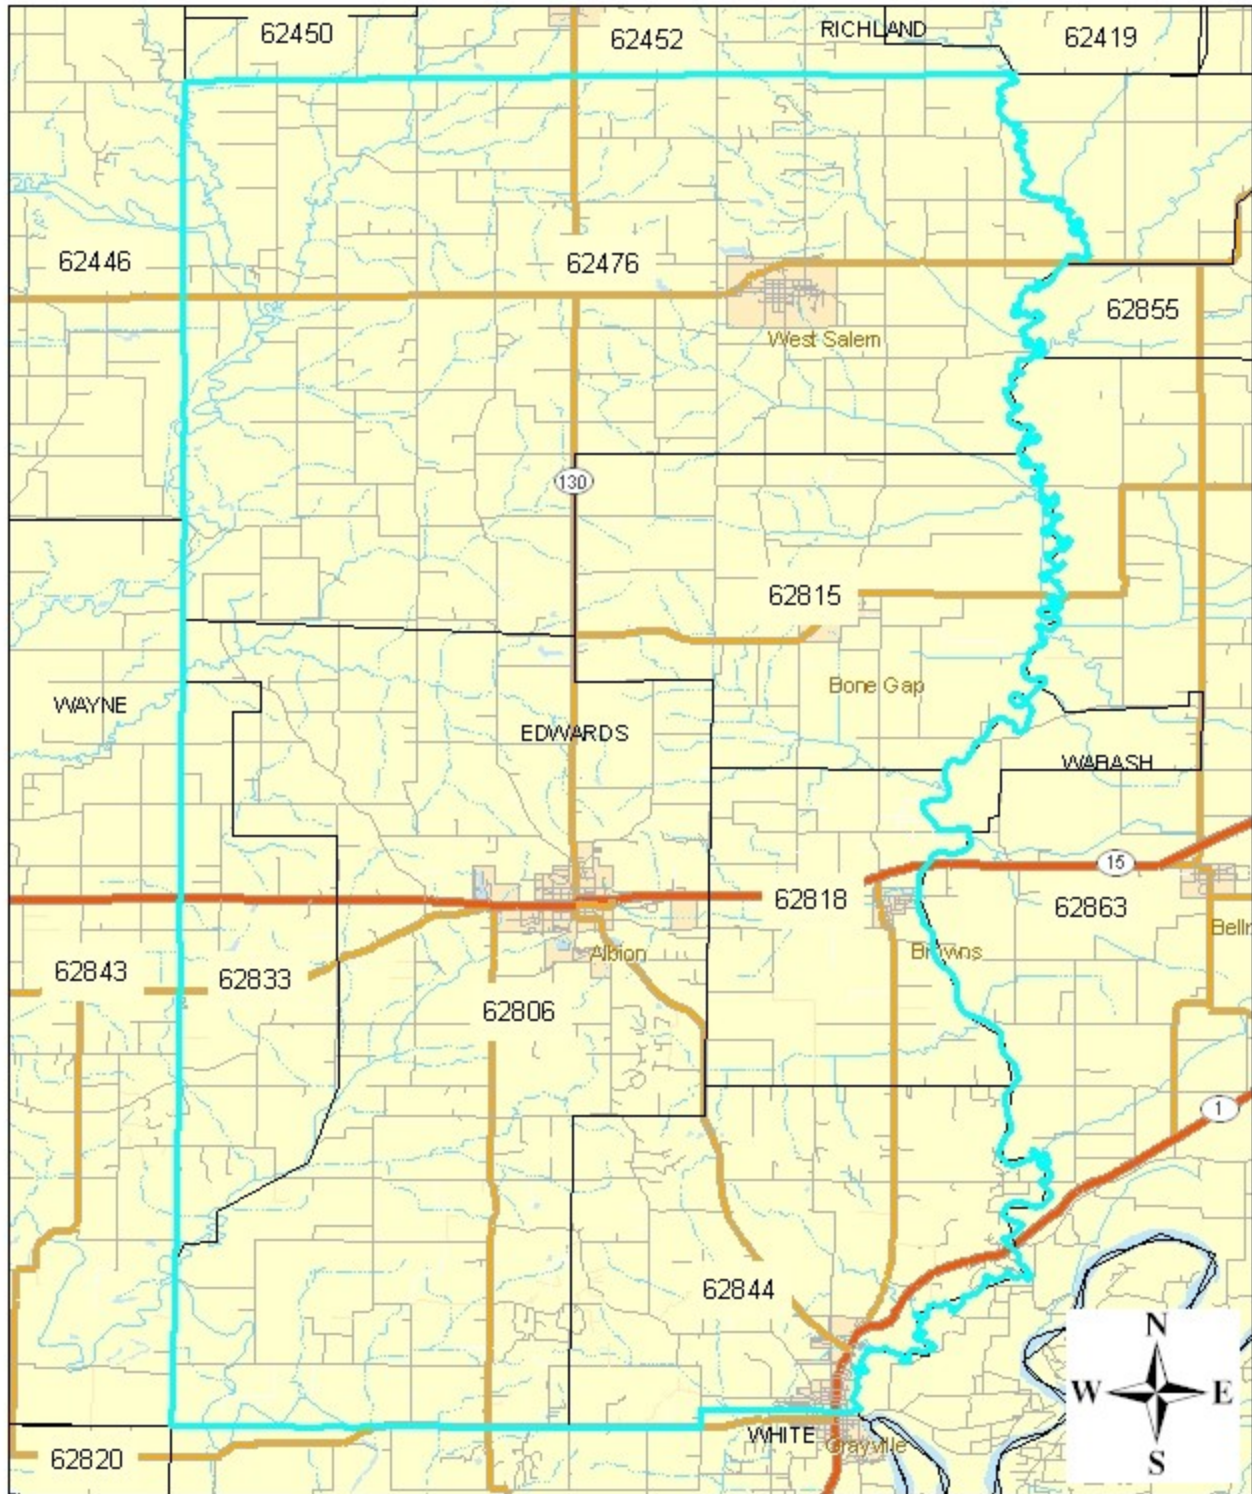

Number of Mitigation Systems in County by Zip Code

Zip	Number of mitigation systems

KEY

- 1 - 5
- 6 - 20
- 21 - 50
- 51 - 139