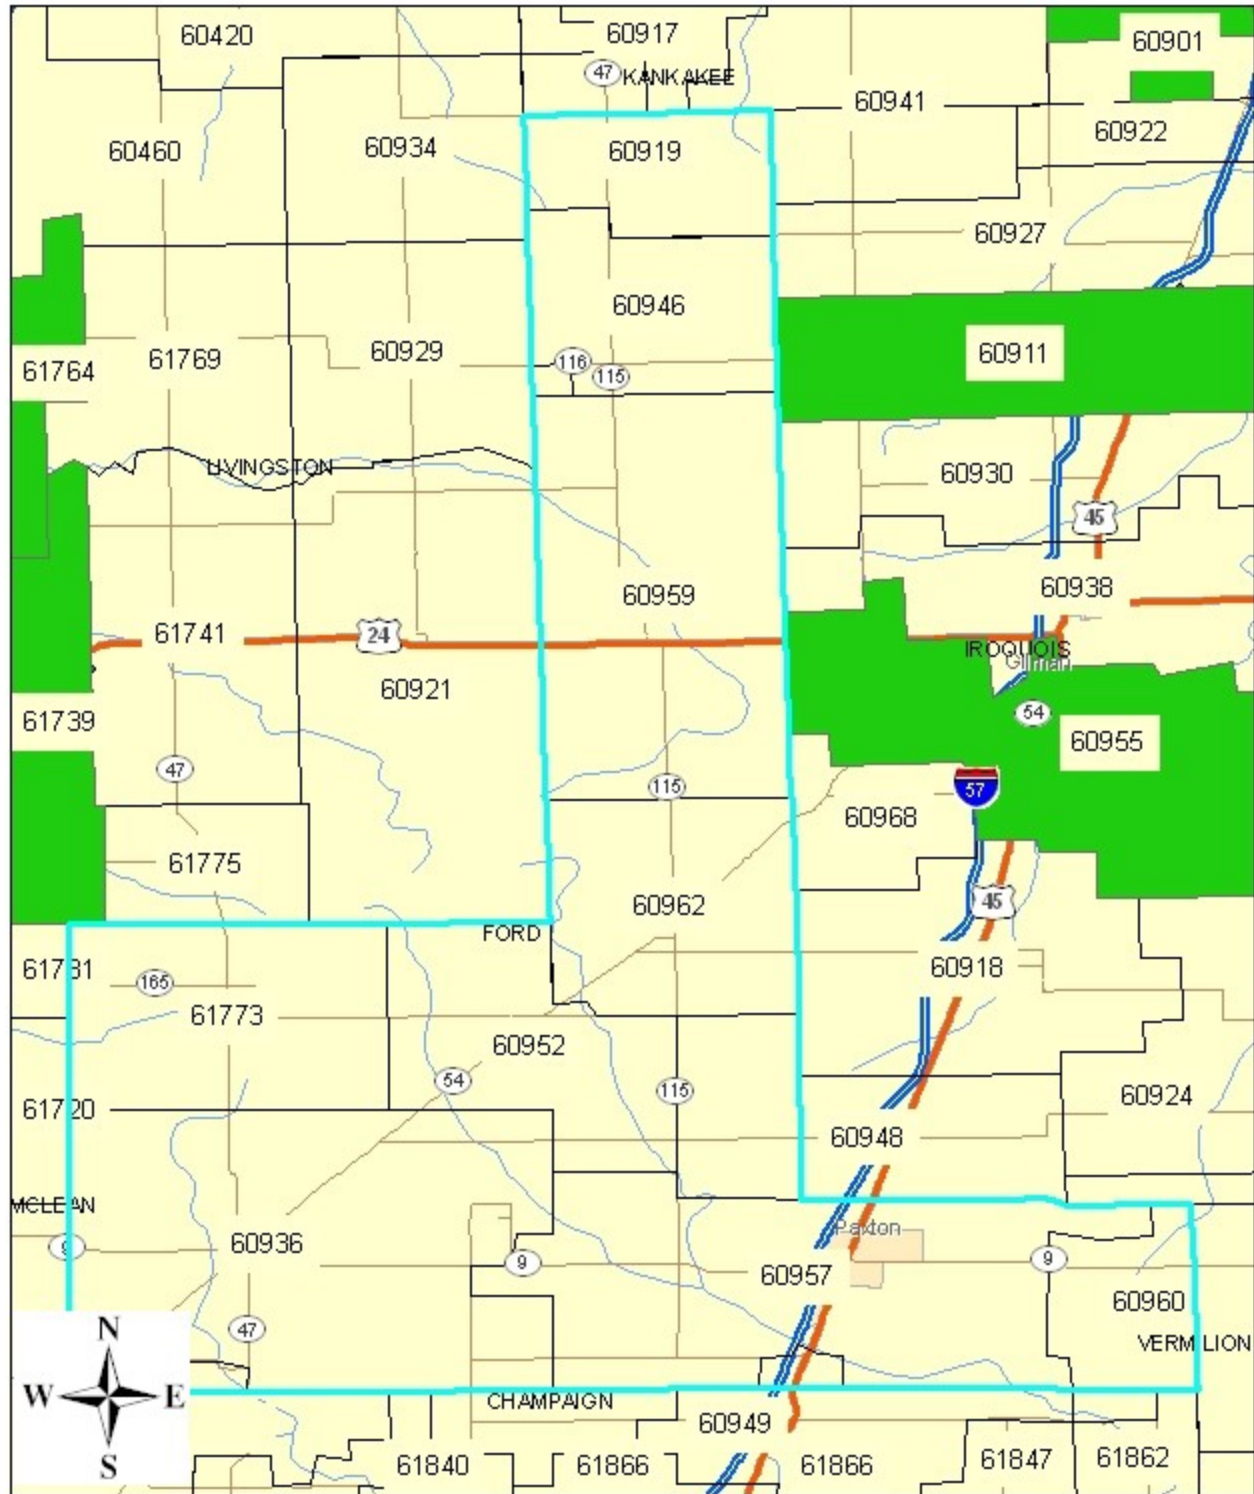

Number of Mitigation Systems in County by Zip Code

Zip	Number of mitigation systems

KEY

- 1 - 5
- 6 - 20
- 21 - 50
- 51 - 139