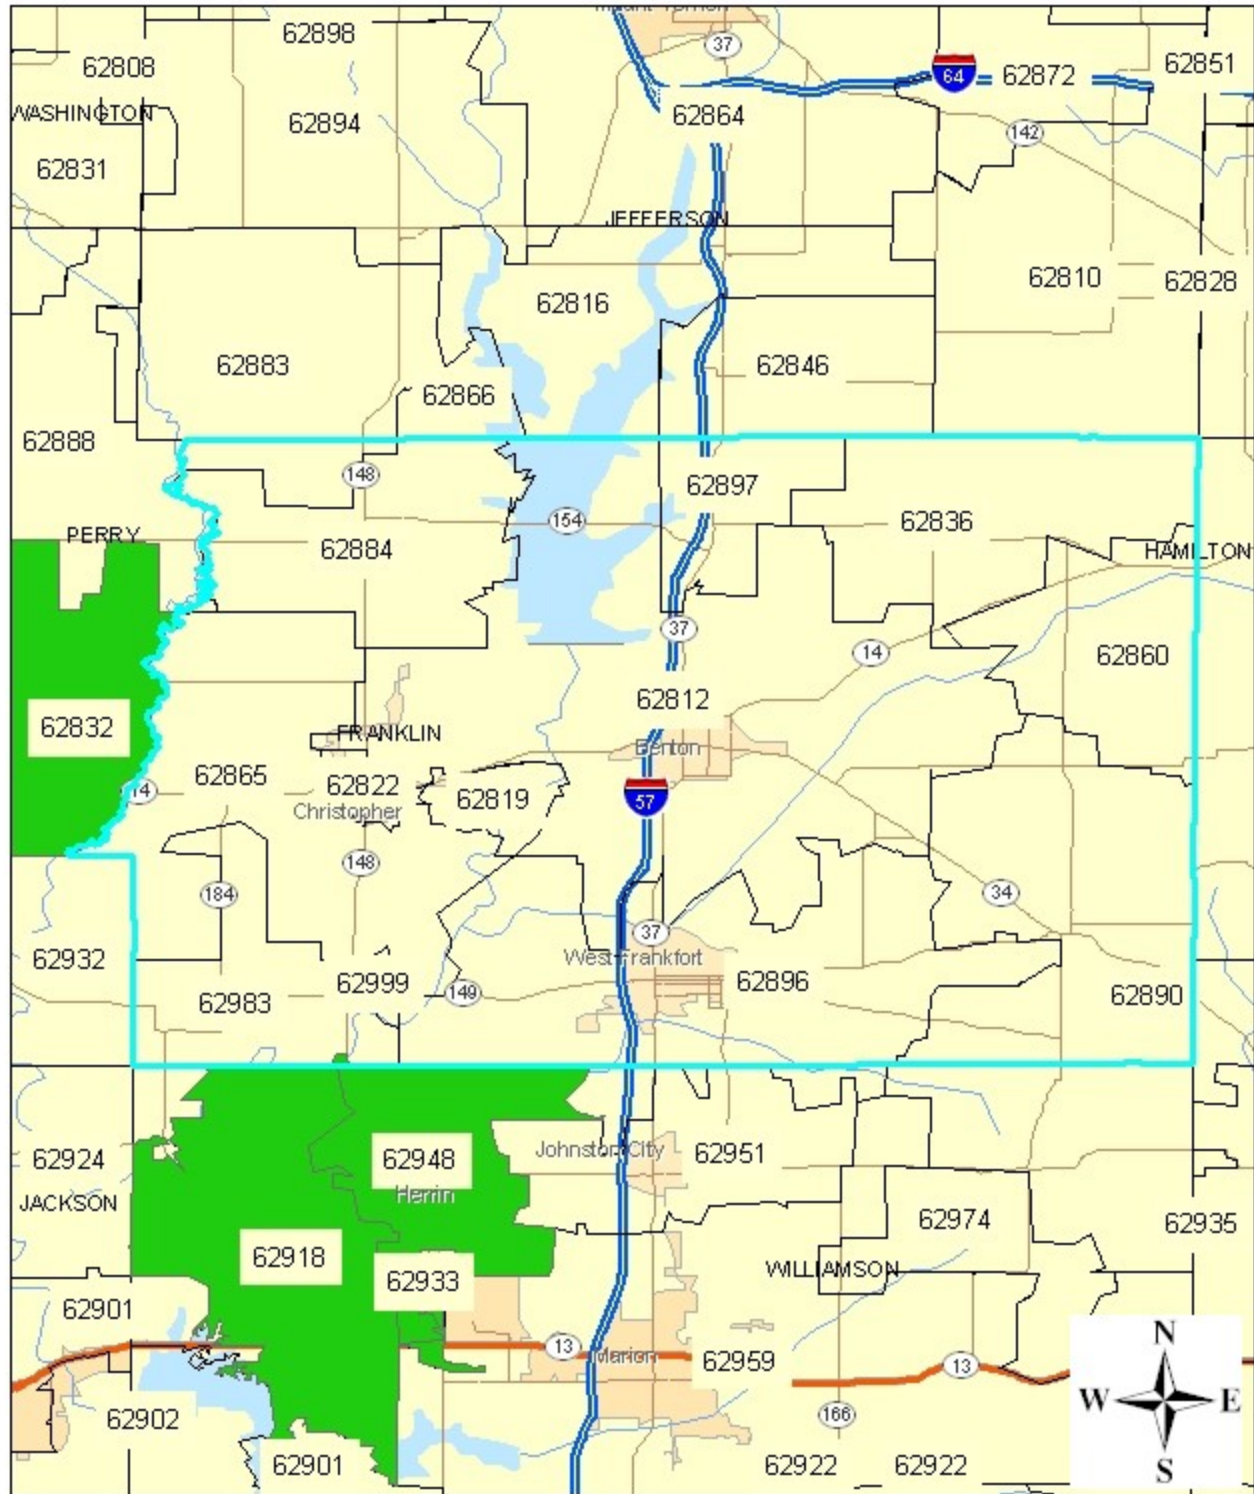

Number of Mitigation Systems in County by Zip Code

Zip	Number of mitigation systems

KEY

- 1 - 5
- 6 - 20
- 21 - 50
- 51 - 139