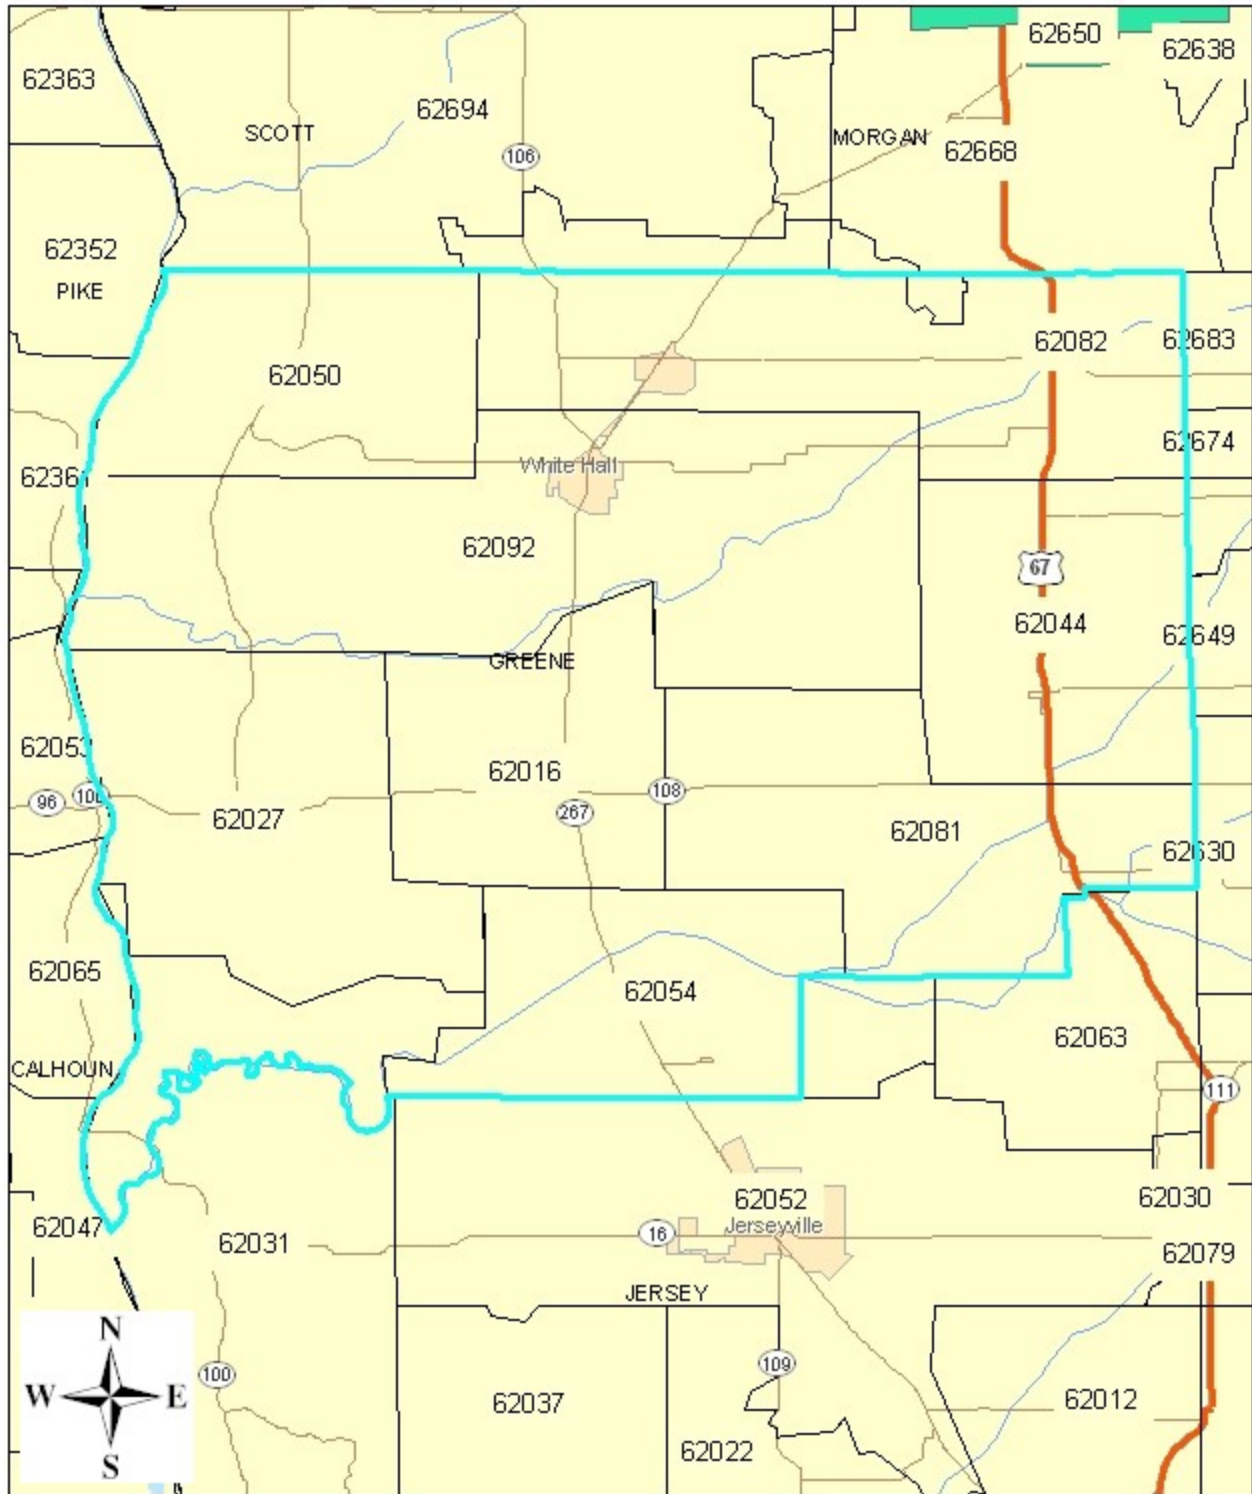

Number of Mitigation Systems in County by Zip Code

Zip	Number of mitigation systems

KEY

- 1 - 5
- 6 - 20
- 21 - 50
- 51 - 139