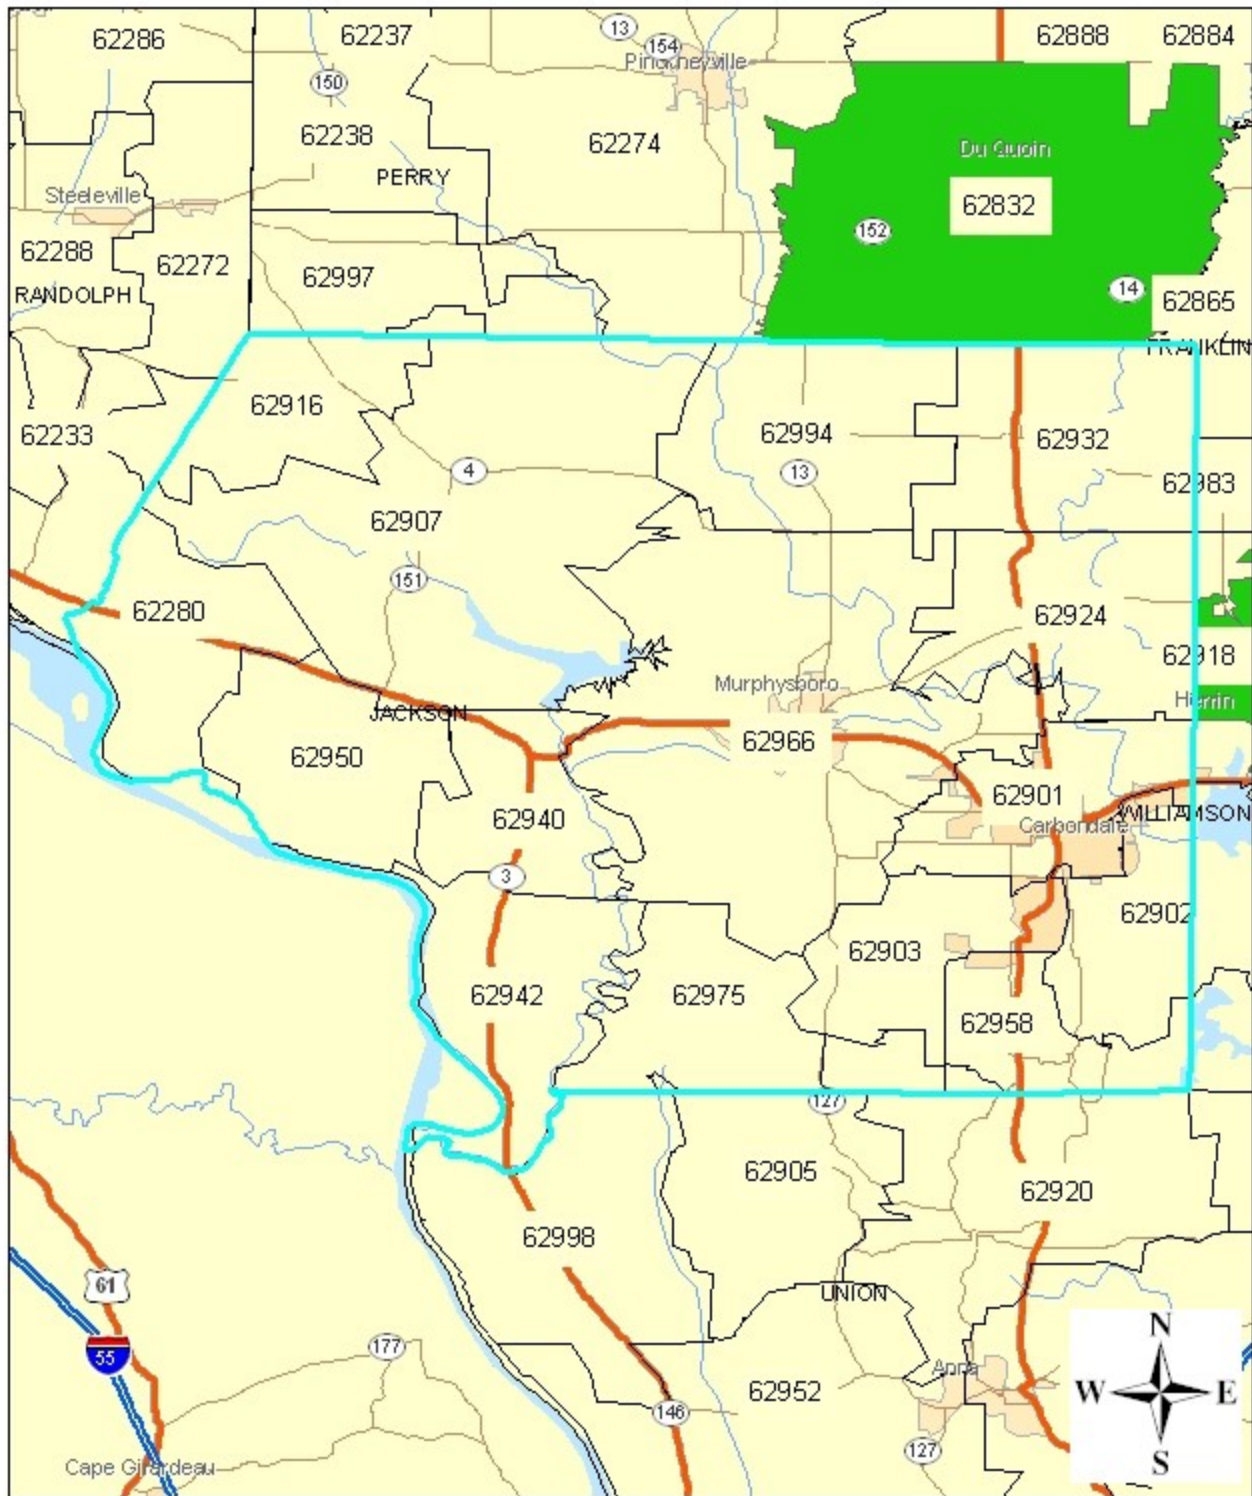

Number of Mitigation Systems in County by Zip Code

Zip	Number of mitigation systems

KEY

- 1 - 5
- 6 - 20
- 21 - 50
- 51 - 139