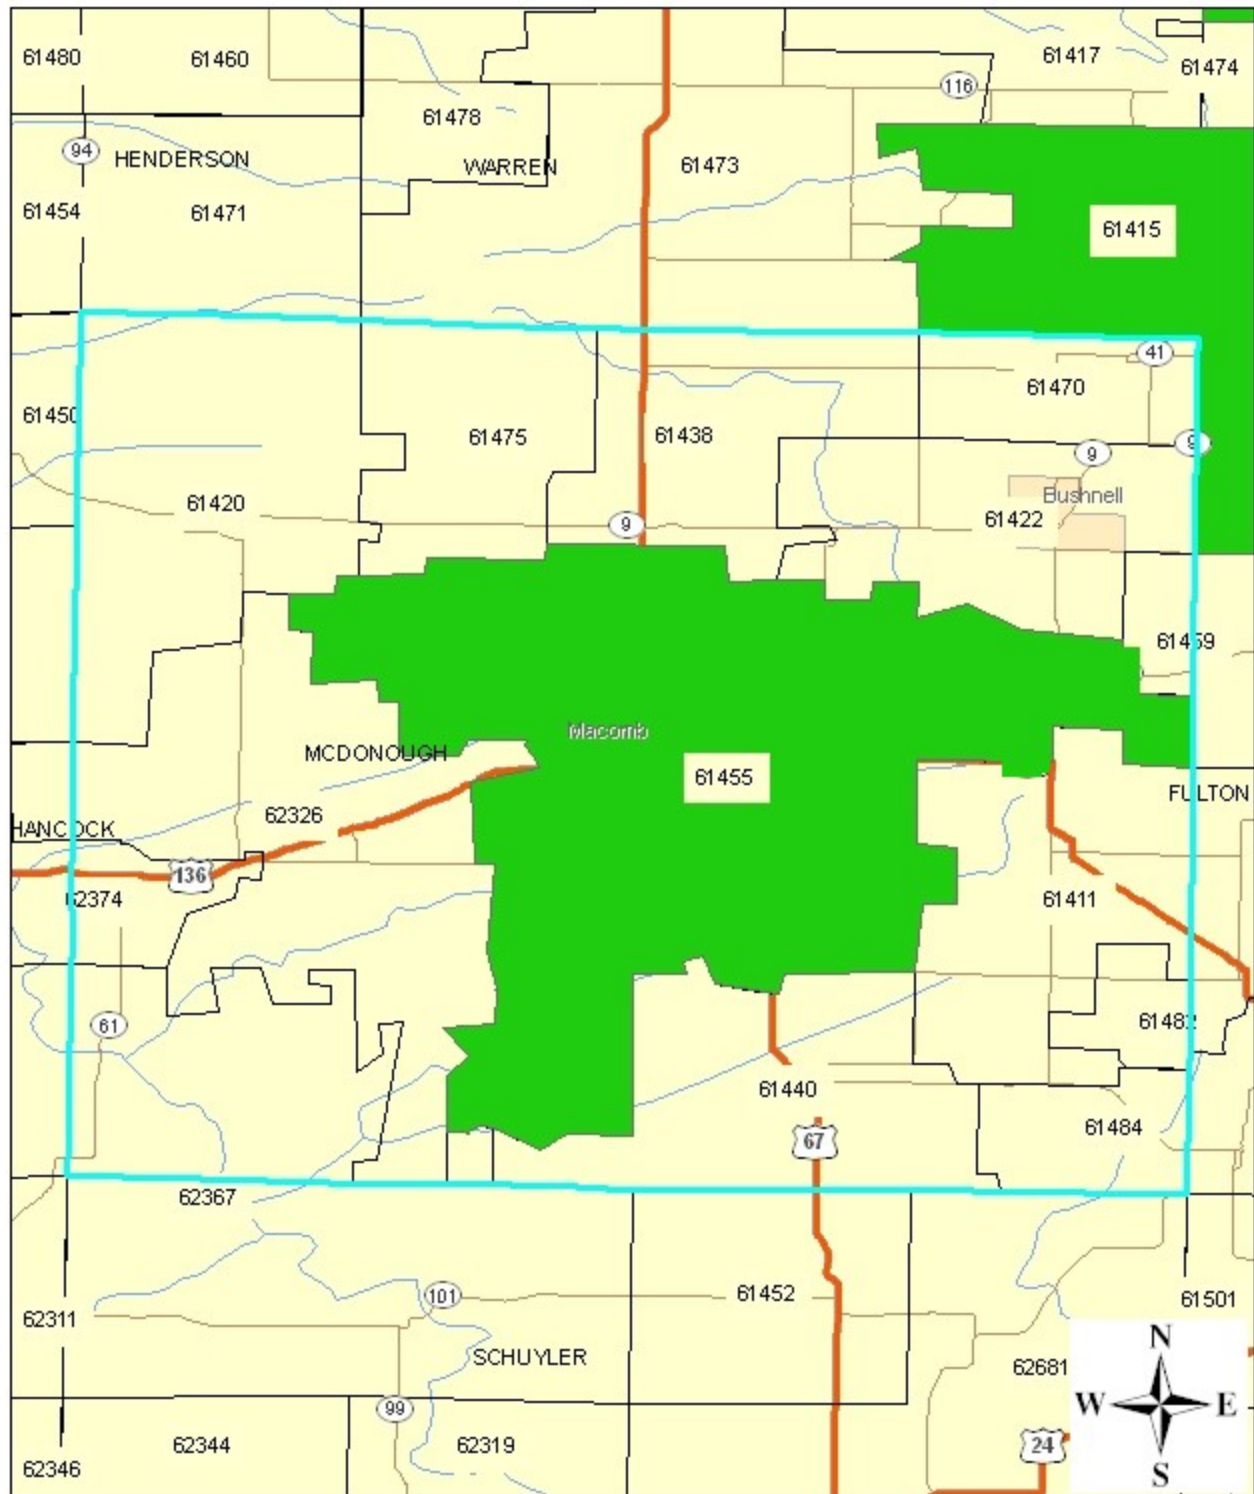

# Number of Mitigation Systems in County by Zip Code

Zip	Number of mitigation systems
61455	2

## KEY

- 1 - 5
- 6 - 20
- 21 - 50
- 51 - 139