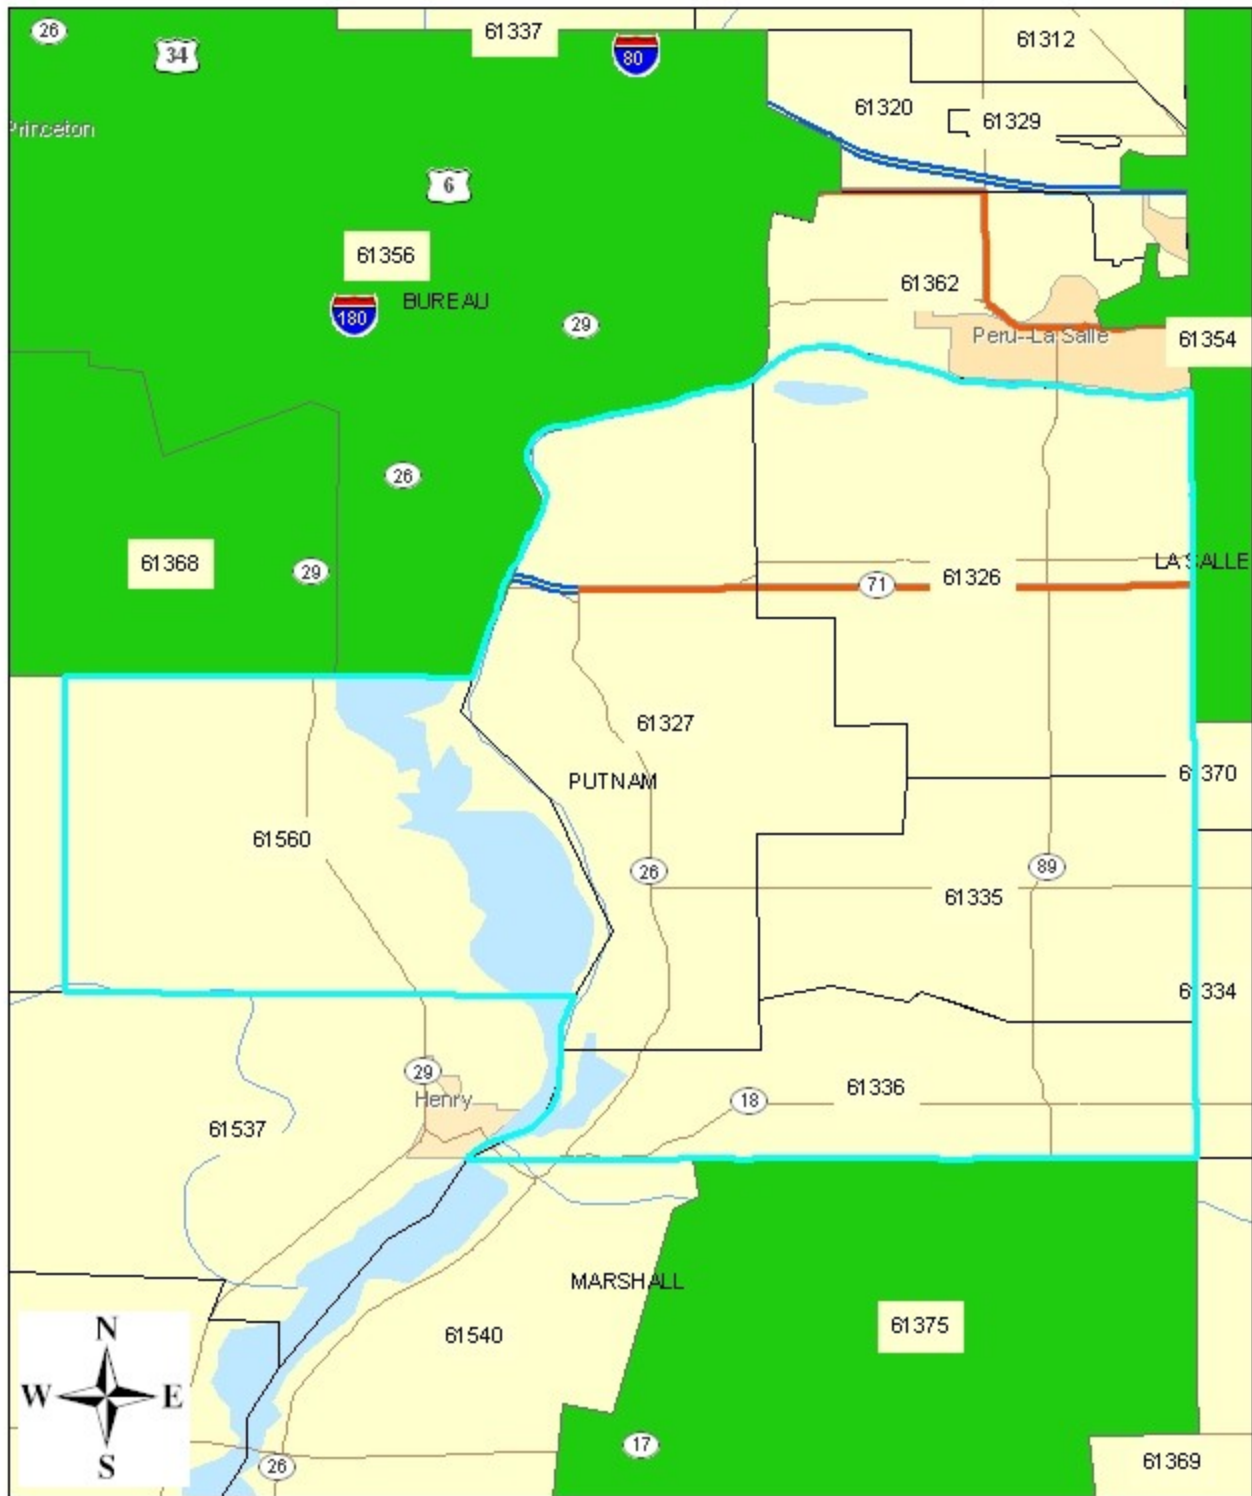

Number of Mitigation Systems in County by Zip Code

Zip	Number of mitigation systems

KEY

- 1 - 5
- 6 - 20
- 21 - 50
- 51 - 139