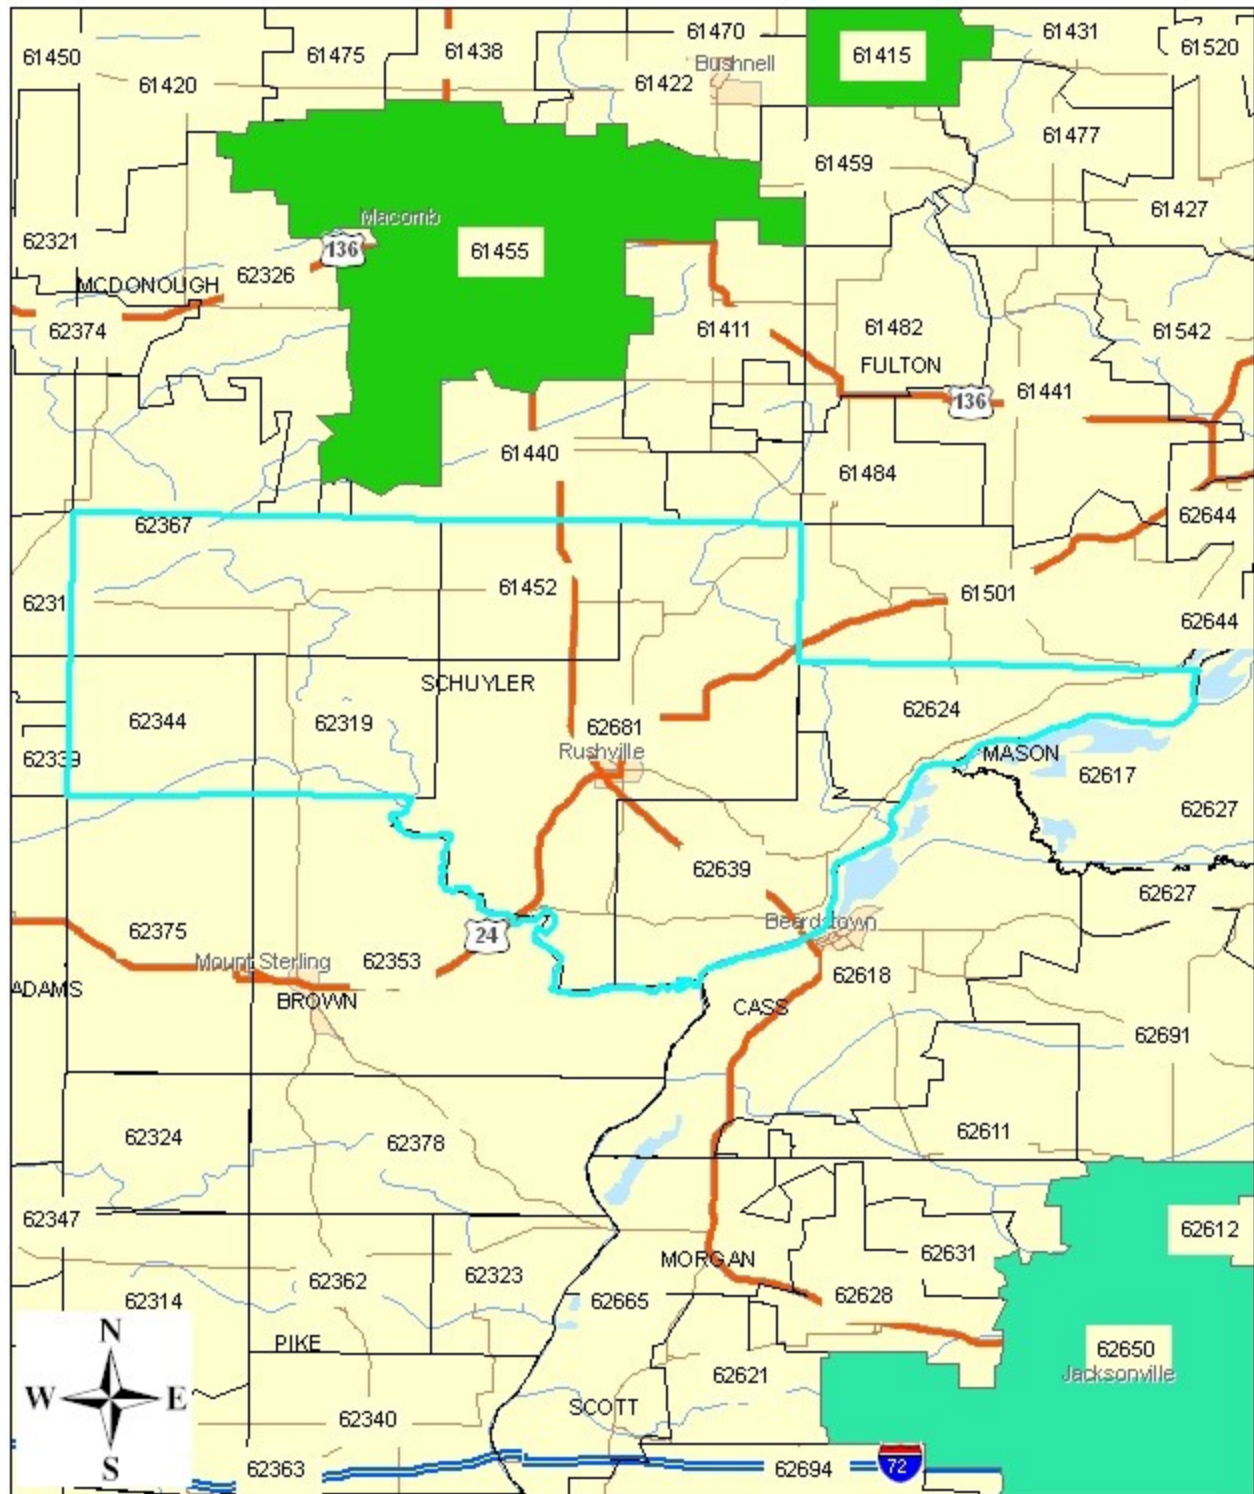

Number of Mitigation Systems in County by Zip Code

Zip	Number of mitigation systems

KEY

- 1 - 5
- 6 - 20
- 21 - 50
- 51 - 139